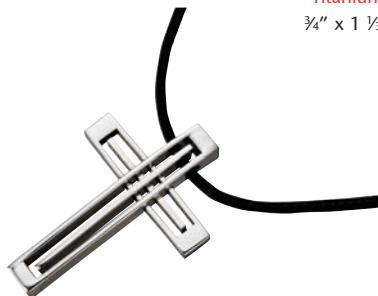

TP41-SN
Titanium
Pendant with
Steel Chain
3/4" x 1 1/3"

TP44
Titanium
5/16" x 1"

TP46
Titanium
3/4" x 1 3/16"

TP41
Titanium
3/4" x 1 1/3"

TP43
Titanium
5/16" x 1"

TP48
Titanium Pendant
with 18" Steel Chain
7/8" x 1 1/4"

SP50
Steel Pendant with
2mm Nylon Cord
1" x 1 3/8"

SP49
Steel with Rubber
Pendant.
18" Steel Chain
1 3/16" x 1 1/8"

SP47
Steel & 18K Pendant
with 18" Leather Choker
3/4" x 1 3/4"

SP51
Steel Pendant with
2mm Nylon Cord
1" x 1 3/8"