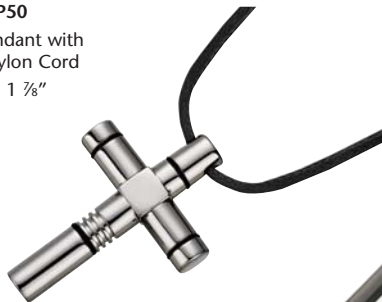

TP41-SN
Titanium
Pendant with
Steel Chain
3/4" x 1 1/3"

TP44
Titanium
5/16" x 1"

TP46
Titanium
3/4" x 1 3/16"

TP41
Titanium
3/4" x 1 1/3"

TP43
Titanium
5/16" x 1"

TP48
Titanium Pendant
with 18" Steel Chain
7/8" x 1 1/4"

SP50
Steel Pendant with
2mm Nylon Cord
1" x 1 3/8"

SP49
Steel with Rubber
Pendant.
18" Steel Chain
1 3/16" x 1 1/8"

SP47
Steel & 18K Pendant
with 18" Leather Choker
3/4" x 1 3/4"

SP51
Steel Pendant with
2mm Nylon Cord
1" x 1 3/8"